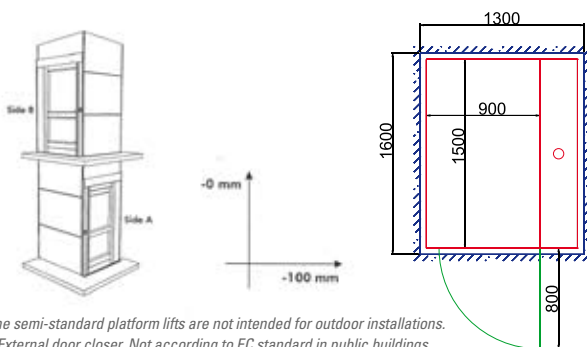

Kiedy potrzebujesz platformy  
o mniejszych wymiarach

När Du behöver en mindre hiss

**1. Cut out size 1200x1350 mm\***  
**Platform size 800x1250 mm**

**3. Cut out size 1400x1400 mm**  
**Platform size 1000x1300 mm**

**2. Cut out size 1300x1600 mm\*\***  
**Platform size 900x1500 mm**

**4. Cut out size 1500x1500 mm**  
**Platform size 1100x1400 mm**

The semi-standard platform lifts are not intended for outdoor installations.  
 \* External door closer. Not according to EC standard in public buildings  
 \*\* Possible as A7000

Semi-standard dimensions Cibes A5000 – CLEAR DOOR OPENING WIDTH						
		AL3/AL4	A1	A1/A4 Gates	A2	E160
1. Cut out size 1200x1350*	Side A/C	700	700	700	-	700
	Side B	800	750	750	-	750
2. Cut out size 1300x1600	Side A/C	800	800	800	-	800
	Side B	1050	900	900	900	1000
3. Cut out size 1400x1400	Side A/C	900	900	900	900	900
	Side B	850	800	800	-	800
4. Cut out size 1500x1500	Side A/C	900	900	900	900	900
	Side B	950	900	900	-	900