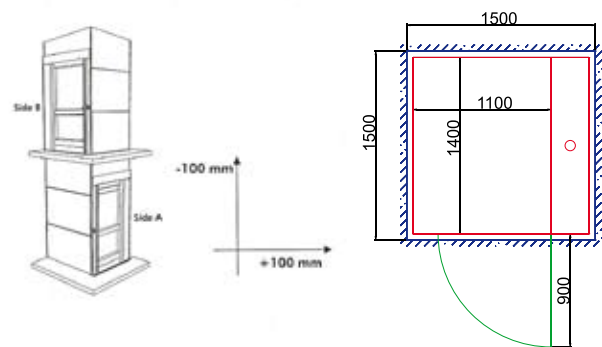

Kiedy potrzebujesz platformy  
o mniejszych wymiarach

När Du behöver en mindre hiss

**1. Cut out size 1200x1350 mm\***  
**Platform size 800x1250 mm**

**3. Cut out size 1400x1400 mm**  
**Platform size 1000x1300 mm**

**2. Cut out size 1300x1600 mm\*\***  
**Platform size 900x1500 mm**

**4. Cut out size 1500x1500 mm**  
**Platform size 1100x1400 mm**

The semi-standard platform lifts are not intended for outdoor installations.  
 \* External door closer. Not according to EC standard in public buildings  
 \*\* Possible as A7000

Semi-standard dimensions Cibes A5000 – CLEAR DOOR OPENING WIDTH						
		AL3/AL4	A1	A1/A4 Gates	A2	E160
1. Cut out size 1200x1350*	Side A/C	700	700	700	-	700
	Side B	800	750	750	-	750
2. Cut out size 1300x1600	Side A/C	800	800	800	-	800
	Side B	1050	900	900	900	1000
3. Cut out size 1400x1400	Side A/C	900	900	900	900	900
	Side B	850	800	800	-	800
4. Cut out size 1500x1500	Side A/C	900	900	900	900	900
	Side B	950	900	900	-	900