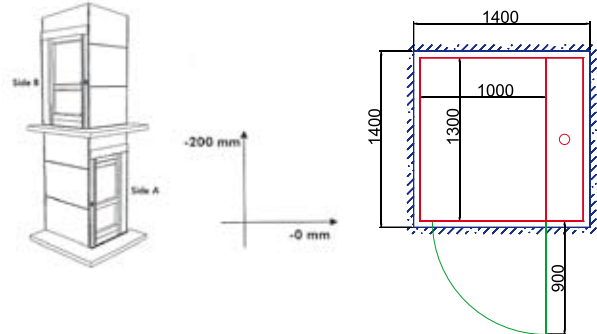

Kiedy potrzebujesz platformy  
o mniejszych wymiarach

När Du behöver en mindre hiss

**1. Cut out size 1200x1350 mm\***  
**Platform size 800x1250 mm**

**3. Cut out size 1400x1400 mm**  
**Platform size 1000x1300 mm**

**2. Cut out size 1300x1600 mm\*\***  
**Platform size 900x1500 mm**

**4. Cut out size 1500x1500 mm**  
**Platform size 1100x1400 mm**

The semi-standard platform lifts are not intended for outdoor installations.  
 \* External door closer. Not according to EC standard in public buildings  
 \*\* Possible as A7000

Semi-standard dimensions Cibes A5000 – CLEAR DOOR OPENING WIDTH						
		AL3/AL4	A1	A1/A4 Gates	A2	E160
1. Cut out size 1200x1350*	Side A/C	700	700	700	-	700
	Side B	800	750	750	-	750
2. Cut out size 1300x1600	Side A/C	800	800	800	-	800
	Side B	1050	900	900	900	1000
3. Cut out size 1400x1400	Side A/C	900	900	900	900	900
	Side B	850	800	800	-	800
4. Cut out size 1500x1500	Side A/C	900	900	900	900	900
	Side B	950	900	900	-	900