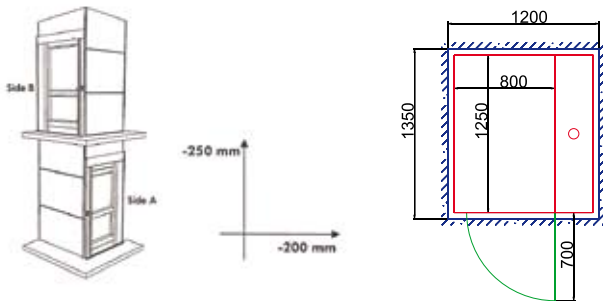

Kiedy potrzebujesz platformy  
o mniejszych wymiarach

När Du behöver en mindre hiss

**1. Cut out size 1200x1350 mm\***  
**Platform size 800x1250 mm**

**3. Cut out size 1400x1400 mm**  
**Platform size 1000x1300 mm**

**2. Cut out size 1300x1600 mm\*\***  
**Platform size 900x1500 mm**

**4. Cut out size 1500x1500 mm**  
**Platform size 1100x1400 mm**

The semi-standard platform lifts are not intended for outdoor installations.  
 \* External door closer. Not according to EC standard in public buildings  
 \*\* Possible as A7000

Semi-standard dimensions Cibes A5000 – CLEAR DOOR OPENING WIDTH						
		AL3/AL4	A1	A1/A4 Gates	A2	E160
1. Cut out size 1200x1350*	Side A/C	700	700	700	-	700
	Side B	800	750	750	-	750
2. Cut out size 1300x1600	Side A/C	800	800	800	-	800
	Side B	1050	900	900	900	1000
3. Cut out size 1400x1400	Side A/C	900	900	900	900	900
	Side B	850	800	800	-	800
4. Cut out size 1500x1500	Side A/C	900	900	900	900	900
	Side B	950	900	900	-	900