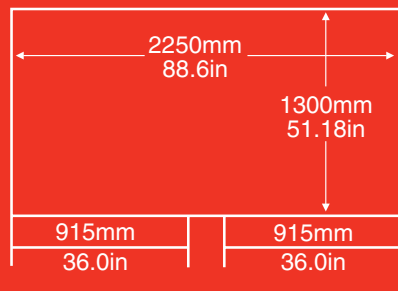

Dimensions

Height 922mm/36.3in
Length..... 1468mm/57.8in
Width 636mm/25.0in

Weight

Drive Frame 39.5kg/87lbs
Support Handle 14kg/31lbs
Total Weight 53.5kg/118lbs

Clearances

Wheelchair loading/unloading requires a minimum straight line clearance of approximately 3m/10ft. The diagram below shows typical clearances required on turnback stairways. Dimensions vary with stairway width and operator experience. Consult Garaventa or your local representative for clearance verification.